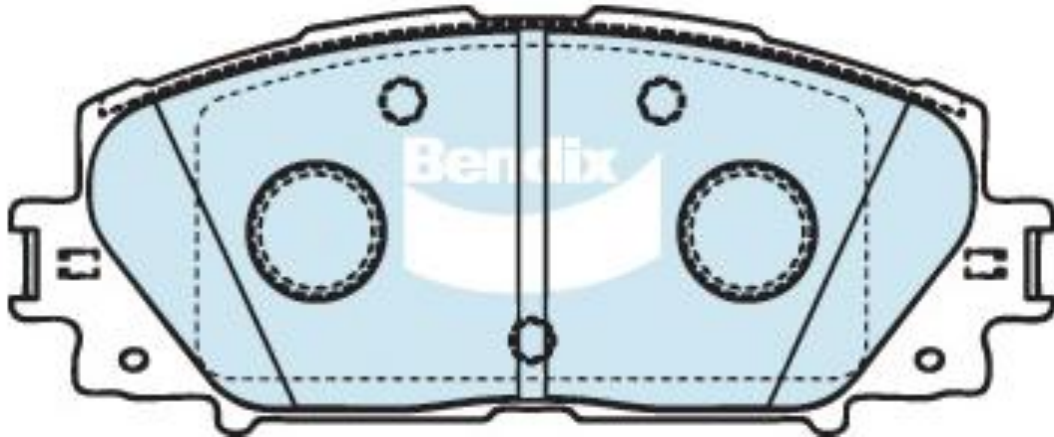

DB1820
Ranking: 345

FSMI: 8301-D-1184

123 x 50 x 17 mm

THK13448Q

Manufacturer	Model	Year	Model Variant	Front
Toyota	Yaris	Nov 2005 - Aug 2011	1.3, 1.5 No ABS (255mm Disc / Disc)	DB1820
Toyota	Yaris	Nov 2005 - Aug 2011	1.3, 1.5 No ABS (255mm Disc / Drum)	DB1820
Toyota	Yaris	Aug 2011 - NOW	1.3 3d, 5d Hatch [NCP130] (Disc / Drum)	DB1820
Toyota	Yaris	Aug 2011 - NOW	1.5 3d, 5d Hatch [NCP131] (Disc / Drum)	DB1820