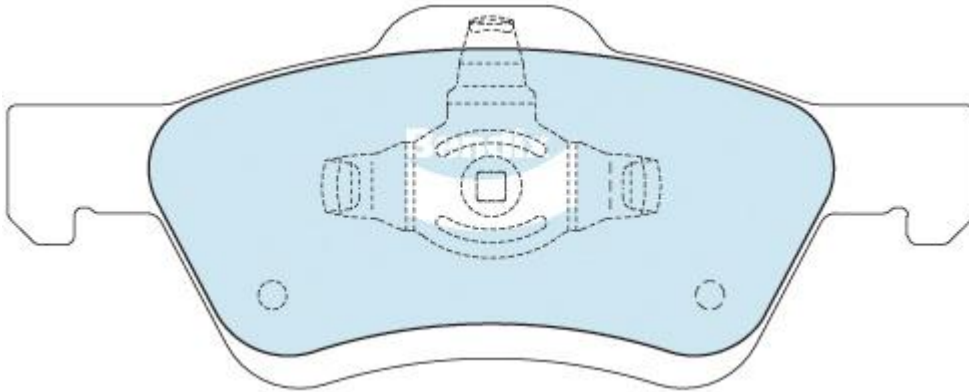

**DB1821**  
Ranking: N/A

FSMI: 7950-D1047

170.5/172.25 x 68.7 x 15 mm

**THK5782**

| Manufacturer | Model   | Year           | Model Variant   | Front  |
|--------------|---------|----------------|-----------------|--------|
| Ford         | Escape  | 2007 - NOW     | 4D Wagon 3.0    | DB1821 |
| Mazda        | Tribute | Jun 2007 - NOW | Wagon 3.0 (4x4) | DB1821 |