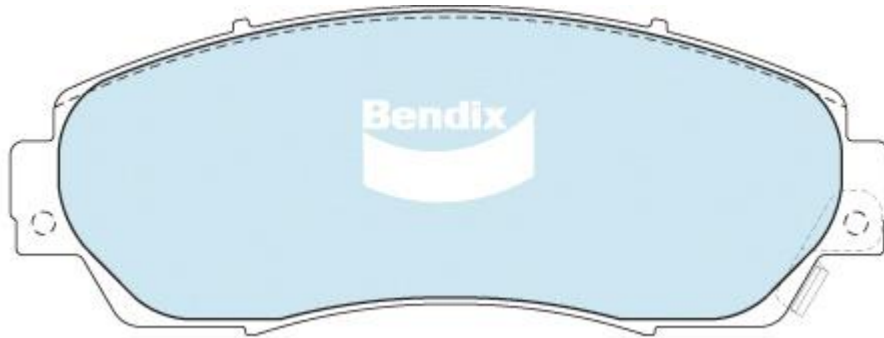

DB1843
Ranking: 289

FSMI: 7994-D1089 154.7 x 58.7 x 18 mm

THK13424Q

Manufacturer	Model	Year	Model Variant	Front
Honda	CRV	Jan 2007 - Oct 2012	Gen 3, 2.4 MPI 4WD Wagon	DB1843
Honda	CRV	Oct 2012 - NOW	Gen 4, 2.0 MPI FWD Wagon	DB1843
Honda	CRV	Oct 2012 - NOW	Gen 4, 2.4 MPI AWD Wagon	DB1843
Honda	Odyssey	2005 - 2008	2.4	DB1843
Honda	Odyssey	2005 - 2008	2.4, 3.5 (Alternate Rear on 2.4)	DB1843