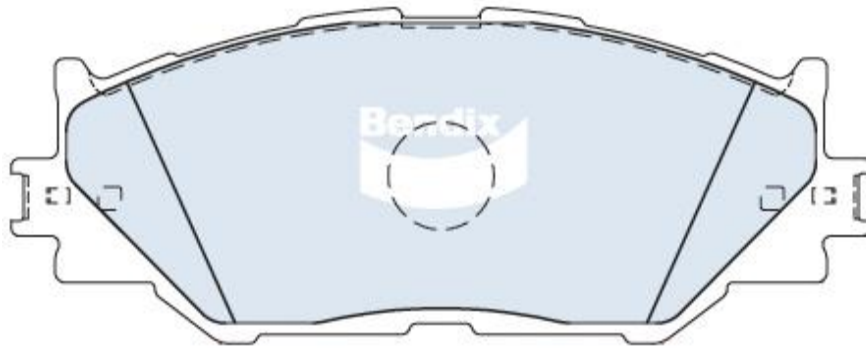

DB1852
Ranking: 312

FSMI: 8294-D1178

155 x 60 x 18 mm

THK13569Q

Manufacturer	Model	Year	Model Variant	Front
Lexus	IS250	2006 - 2008	IS250 4D	DB1852
Lexus	IS300	2006 - NOW	3.0 V6	DB1852