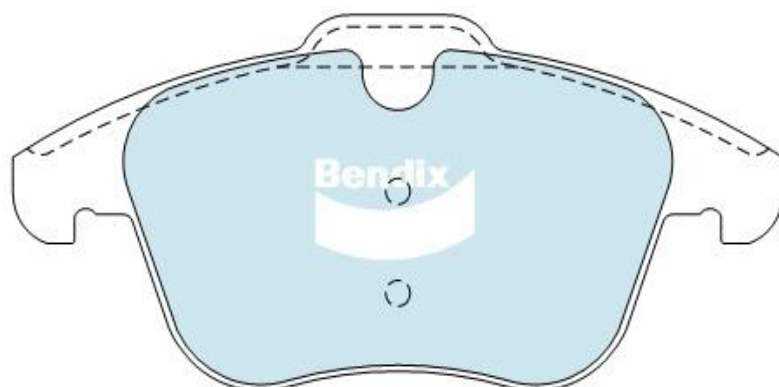

**DB1998**  
**Ranking: 348**

**FSMI: N/A**

**2 Pads 155 x 67 x 19 mm**

**2 Pads 156 x 72 x 18 mm**

**TS2284**

**THK13426**

<b>Manufacturer</b>	<b>Model</b>	<b>Year</b>	<b>Model Variant</b>	<b>Front</b>
Ford	Mondeo	Jan 2007 - NOW	Mondeo IV	DB1998
Landrover	Freelander	Jun 2007 - NOW	Freelander II 3.2, 2.2td [LF]	DB1998
Volvo	S60	2010 - NOW	S60 II	DB1998
Volvo	S80	2010 - NOW	S80 II (With Electrical Park Brake)	DB1998
Volvo	S80	2010 - NOW	S80 II (With Mechanical Park Brake)	DB1998
Volvo	V70	2007 - NOW	Wagon (16in Wheels)	DB1998