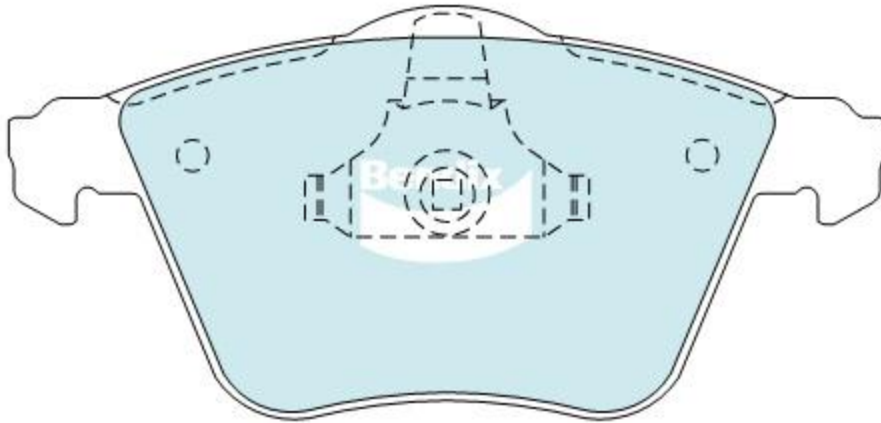

DB2176
Ranking: N/A

FSMI: D979 mm

THK13499

Manufacturer	Model	Year	Model Variant	Front
Ford	Focus	Jun 2008 - 2011	2.5 Turbo XR5 Hatchback [LV] (Disc / Disc)	DB2176
Mazda	3 MPS	Jul 2006 - May 2009	2.3 Turbo MPS Hatchback [BK] (320mm Front Disc)	DB2176
Mazda	3 MPS	Jul 2009 - NOW	2.3 Turbo MPS Hatchback [BL] (320mm Front Disc)	DB2176